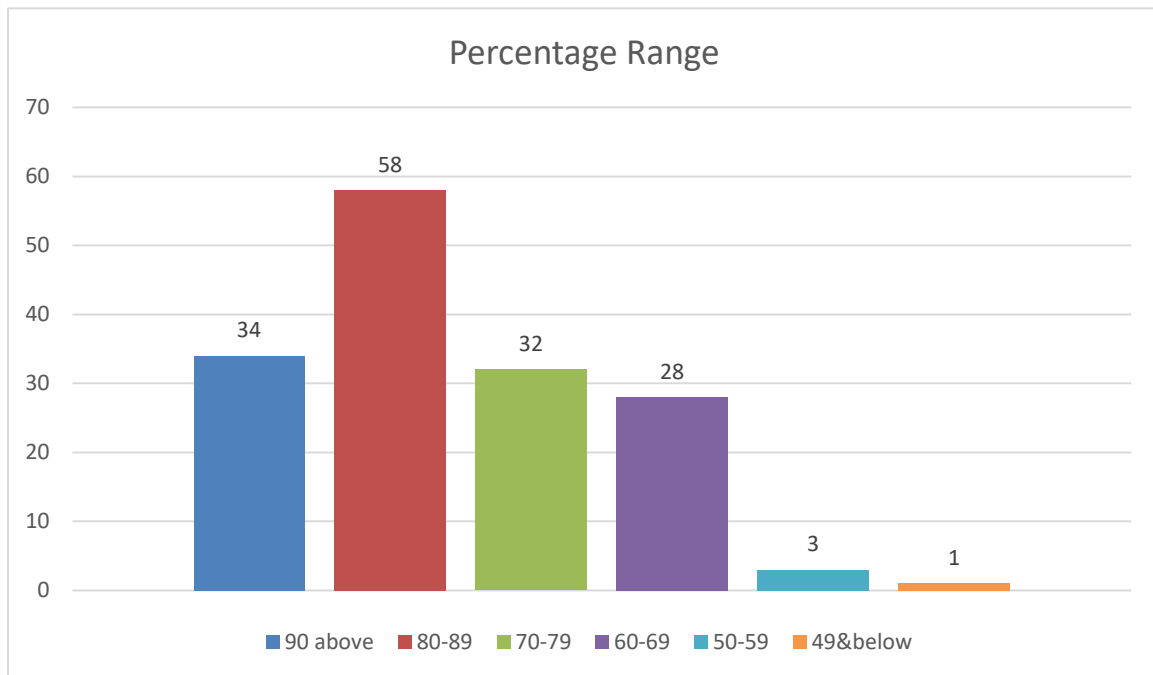

RESULTS OF S.S.C. BOARD EXAMINATION :MARCH 2021

No. of Students Appeared : 156
Passed : 156
Percentage : 100 %

Percentage Range	No. of Students	% of Students
90 & above	34	21.79
80 - 89	58	31.17
70 - 79	32	20.51
60 - 69	28	17.94
50 - 59	3	01.89
49& below	1	0.64
TOTAL	156	-